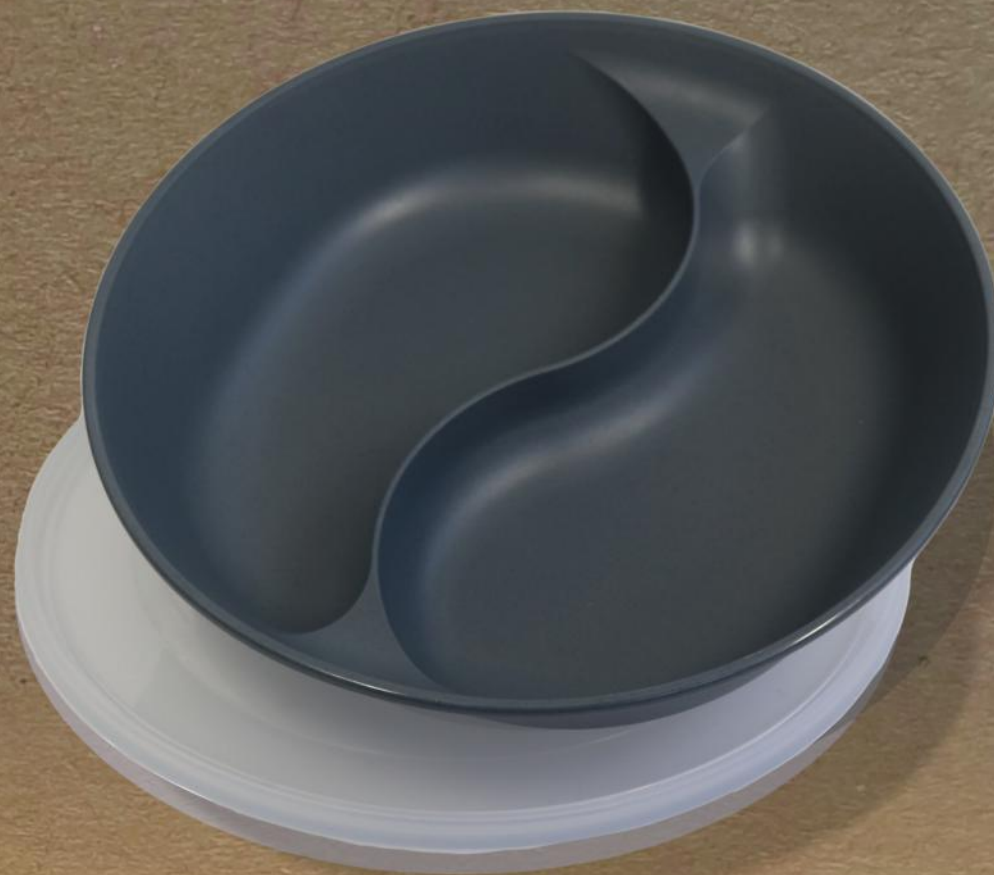

CONNECT SEPARÉE 1,5

8278

kolorystyka:

100%
MADE IN GERMANY

Melamine-
& BPA-free